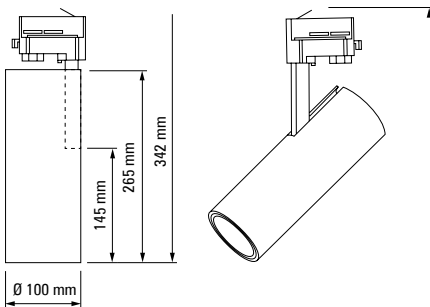

220-240V 50/60 Hz AC Universal 3-phase

adapter installed on 3-phase track or FixPoint-bracket

ON/OFF | DALI | CASAMBI | BLL |

TUNABLE WHITE

White/Black

1,2kg

Type	CRI + CCT *	Reflector	Dimming	Colour
TDS 154 1/17 LED	827	12°	ON/OFF	WH (WHITE)
TDS 154 1/21 LED	830	24°	DALI	BL (BLACK)
TDS 154 1/25 LED	840	36°	CASAMBI	
TDS 154 1/29 LED	927		BLL	
TDS 154 1/33 LED	930		TUNABLE WHITE	
TDS 154 1/35 LED	930 BBBL			
TDS 154 1/37 LED	930 BRILIANT VIVID			
TDS 154 1/39 LED	935			
	940			