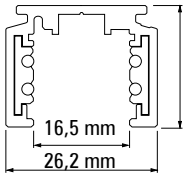

PROFILES

LUXMATERIA
/ OSWIETLENIE ARCHITEKTONICZNE /

LTS 509

Low aluminum profile for surface and ceiling / suspension mounting

High aluminum profile for surface and ceiling / suspension mounting

Light inserts