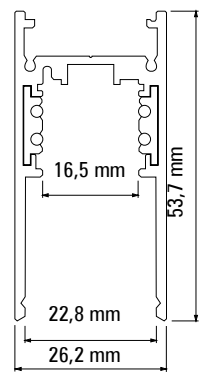

Low aluminum profile for surface and ceiling / suspension mounting

LTS 510

High aluminum profile for surface and ceiling / suspension mounting

Light inserts