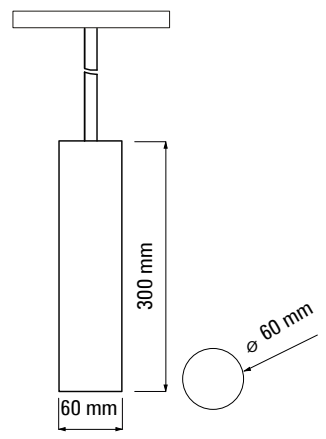

PROFILES

LUXMATERIA
/ OSWIETLENIE ARCHITEKTONICZNE /

LTS 509

Low aluminum profile for surface and ceiling / suspension mounting

High aluminum profile for surface and ceiling / suspension mounting

Light inserts

LTS 537