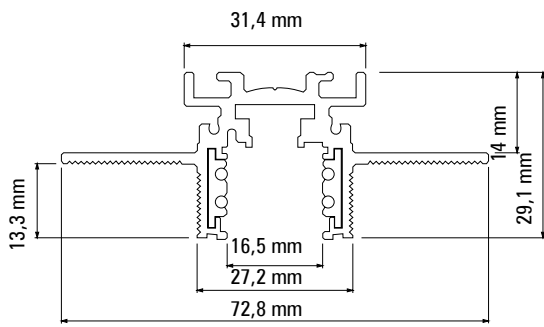

LTS 511

Low aluminum profile for recessed mounting