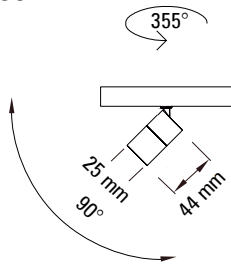

LTS 511

Low aluminum profile for recessed mounting

High aluminum profile for recessed mounting

LTS 533