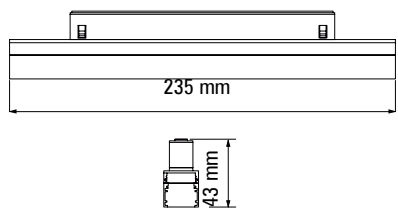

PROFILES

LUXMATERIA
/ OSWIETLENIE ARCHITEKTONICZNE /

LTS 509

Low aluminum profile for surface and ceiling / suspension mounting

High aluminum profile for surface and ceiling / suspension mounting

Light inserts

LTS 531